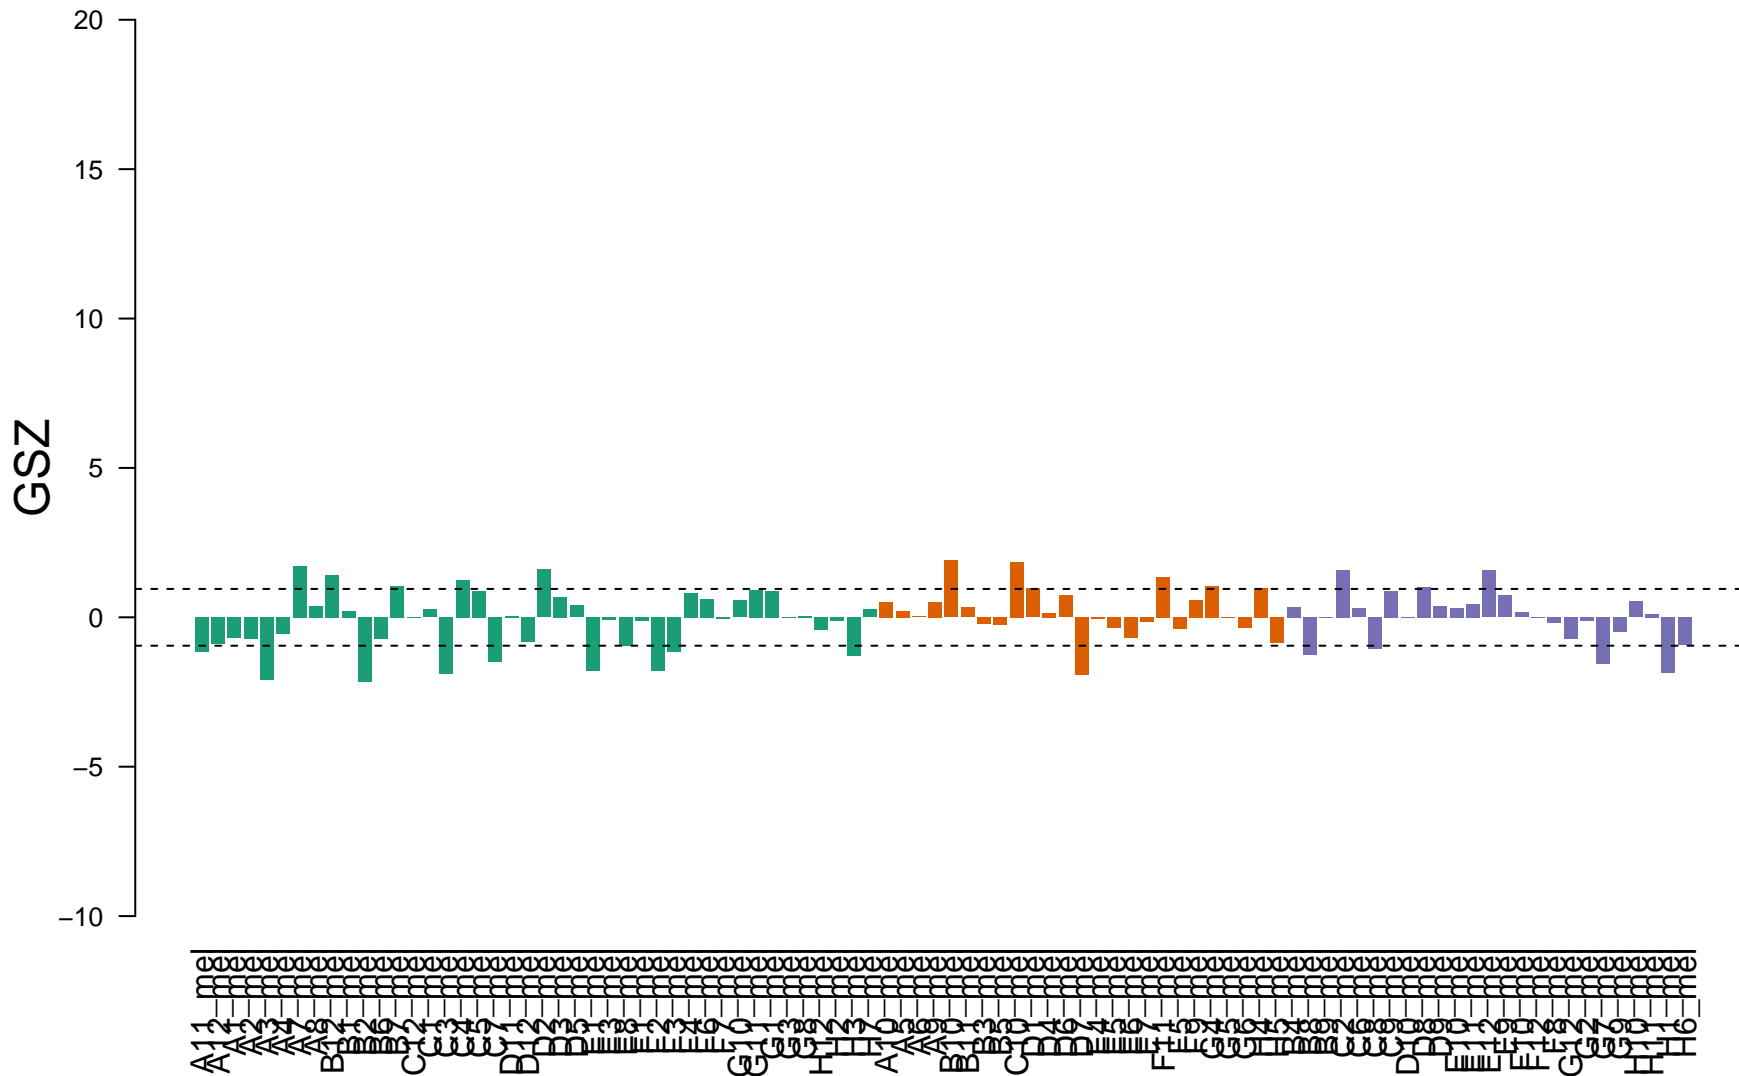

BREDEMEYER_RAG_SIGNALING_VIA_ATM_NOT_VIA_NFKB_DN

■ on
■ -
□ off

BREDEMEYER_RAG_SIGNALING_VIA_ATM_NOT_VIA_NFKB_DN

Enrichment in overexpression spots

Enrichment in kMeans clusters