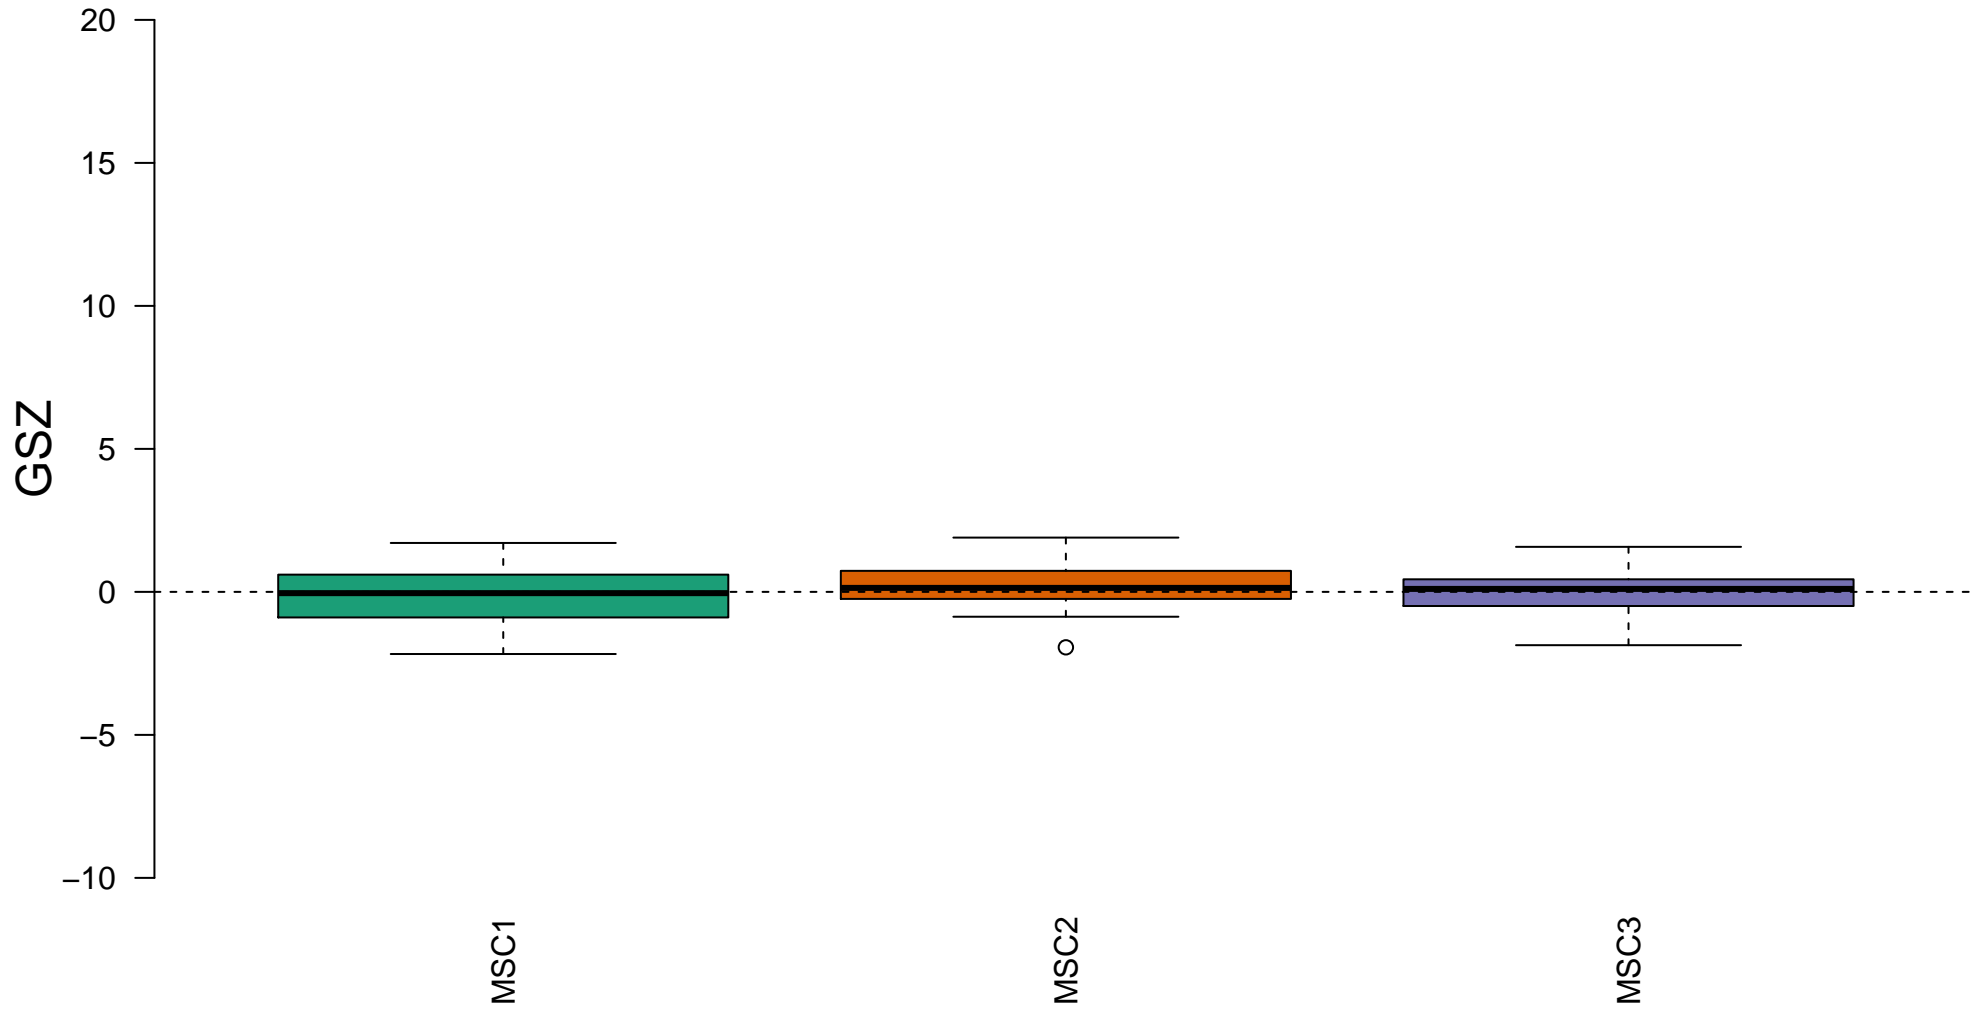

BREDEMEYER_RAG_SIGNALING_VIA_ATM_NOT_VIA_NFKB_DN

■ on
■ -
□ off

BREDEMEYER_RAG_SIGNALING_VIA_ATM_NOT_VIA_NFKB_DN

Enrichment in overexpression spots

Enrichment in kMeans clusters